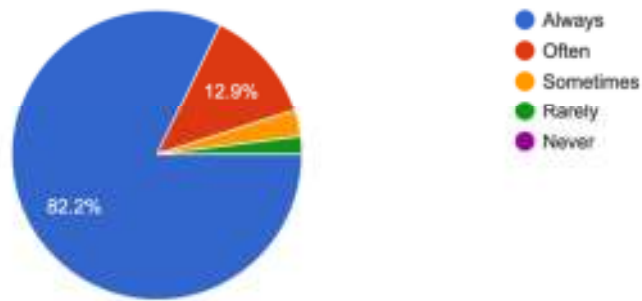

Effects of dog poo on Environment

202 survey responses

5. What are **2 key issues** you think of when asked about the collection and disposal of dog poop and its **HARM TO HUMAN HEALTH**?

6. When you are with your dog and NOT AT HOME, how often do you pick up your dog's poop?
202 responses