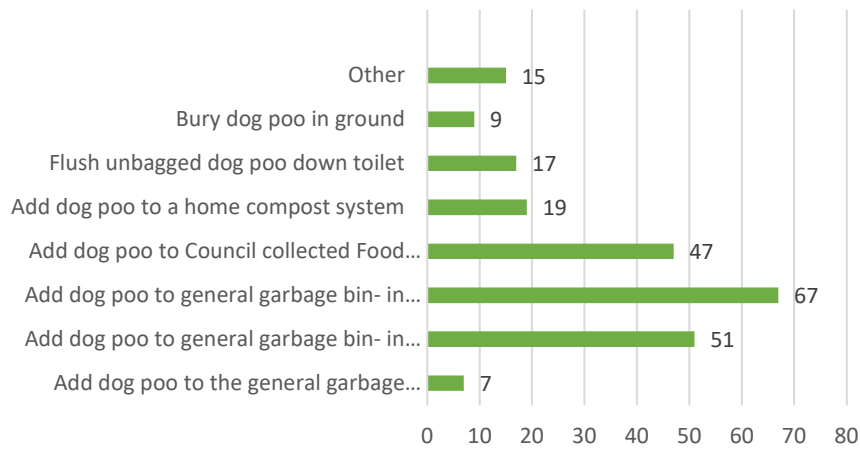

8. Please select the main way you dispose of dog poo
WHEN AT HOME 202 responses