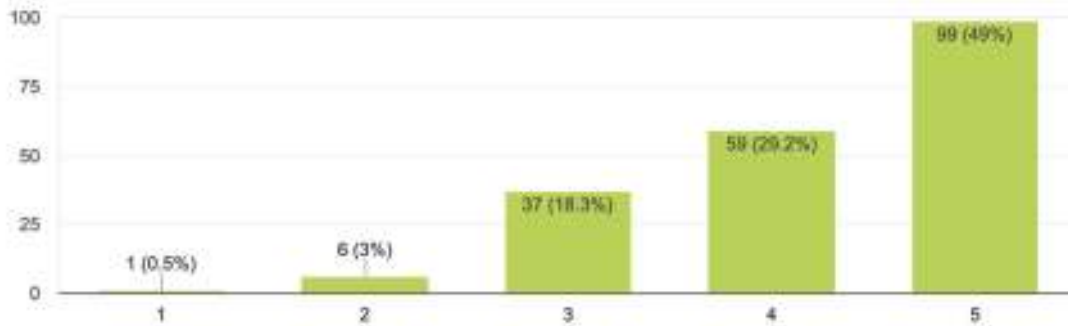

Dog Poop - Environment & Human Health Survey Australian dog owners over 2 weeks/2022

2. If your current dog poop collection and disposal method is not good for the environmental, how willing would you be to change your practice (even if it is not as convenient)?

202 responses