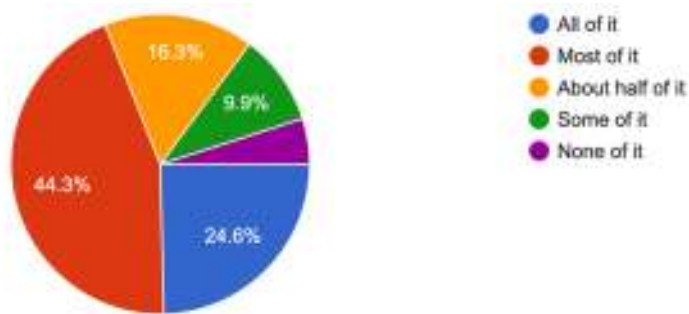

3. For those who own at least 1 dog, or dog sit, how much of your dog poop is collected at home?

203 responses