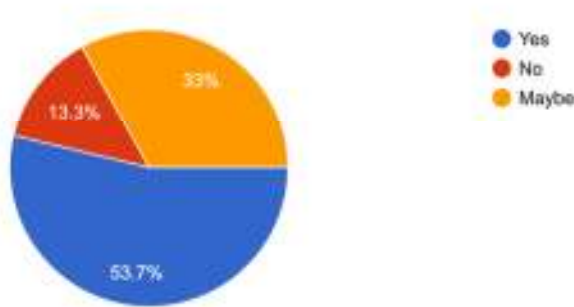

9. Do you think Council green bin /organic bin programs should accept dog poop?
203 responses