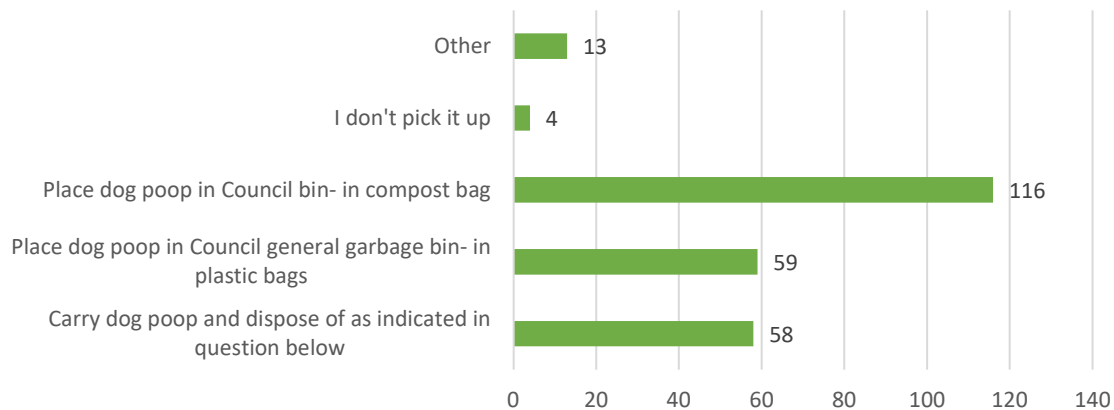

7. Please select the main way you dispose of dog poo
WHEN NOT AT HOME 202 responses